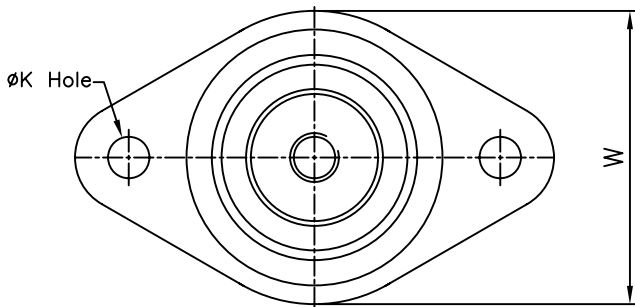

COMBI MOUNT GR-411 TO GR-414

GR BOND COMBI MOUNTS are suitable for attenuation of high frequency of vibration and noise emitting machineries particularly axial and Centrifugal fans. High resilience rubber with low dynamic to static stiffness ratio ensures maximum efficiency good creep performance and long service life.

DESIGN FEATURES

- Moulded in first grade Natural Rubber with integral mild steel base and M.S. threaded top
- Manufactured in four sizes each available in three rubber compounds identified by a colour Spot for different loading capacity
- Static deflection from 5 to 12mm
- Having non skid ribbed base
- Upper fixing bolts are of Standard size as per requirement
- Threaded Top

TYPICAL APPLICATION

- Axial and Centrifugal Fans
- Air Handling units
- Refrigeration Plants
- Pumps
- Rotary and Multi Cylinder Compressors
- Floating Floor
- Isolation of Sensitive Equipment
- Test Ring and special Purpose Machine

TYPE	DIMENSION (MM) COMBI MOUNT GR-411 To 414							
	H	L	W	D	φA	φM	φK	T
GR 411	28	80	45	60	32	M8	7	5
GR 412	34	98	60	76	45	M10	8.5	6
GR 413	48	140	85	104	61	M12	14	6
GR 414	45	165	110	127	100	M12	14	6
GR 411/B	35	80	45	60	32	M8	7	5
GR 412/B	45	98	60	76	45	M10	8.5	6
GR 413/B	73	140	85	104	61	M12	14	6
GR 414/B	75	165	110	127	100	M12	14	6

PART NO.	COLOUR CODE	MAX LOAD (KG)	STATIC DEFL. (MM)
GR-411-1	BLUE	15	5
GR-411-2	WHITE	30	
GR-411-3	GREEN	55	
GR-411-4	YELLOW	80	
GR-412-1	BLUE	70	6
GR-412-2	WHITE	100	
GR-412-3	GREEN	175	
GR-412-4	YELLOW	250	
GR-413-1	WHITE	145	6
GR-413-2	GREEN	240	
GR-413-3	YELLOW	340	
GR-413-4	RED	500	
GR-414-1	WHITE	650	6
GR-414-2	GREEN	1010	
GR-414-3	YELLOW	1300	
GR-414-4	RED	1850	

PART NO.	COLOUR CODE	MAX LOAD (KG)	STATIC DEFL. (MM)
GR-411/B-1	WHITE	15	8
GR-411/B-2	GREEN	30	
GR-411/B-3	YELLOW	55	
GR-411/B-4	RED	80	
GR-412/B-1	WHITE	70	10
GR-412/B-2	GREEN	100	
GR-412/B-3	YELLOW	175	
GR-412/B-4	RED	250	
GR-413/B-1	WHITE	145	12
GR-413/B-2	GREEN	240	
GR-413/B-3	YELLOW	340	
GR-413/B-4	RED	500	
GR-414/B-1	WHITE	650	12
GR-414/B-2	GREEN	1010	
GR-414/B-3	YELLOW	1300	
GR-414/B-4	RED	1850