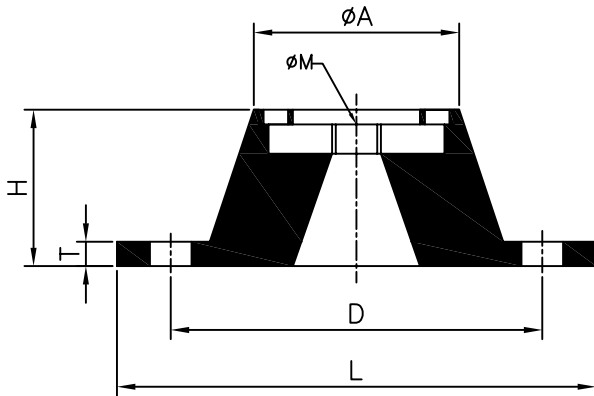

## COMBI MOUNT GR-411 TO GR-414

GR BOND COMBI MOUNTS are suitable for attenuation of high frequency of vibration and noise emitting machineries particularly axial and Centrifugal fans. High resilience rubber with low dynamic to static stiffness ratio ensures maximum efficiency good creep performance and long service life.

### DESIGN FEATURES

- Moulded in first grade Natural Rubber with integral mild steel base and M.S. threaded top
- Manufactured in four sizes each available in three rubber compounds identified by a colour Spot for different loading capacity
- Static deflection from 5 to 12mm
- Having non skid ribbed base
- Upper fixing bolts are of Standard size as per requirement
- Threaded Top

TYPE	DIMENSION (MM) COMBI MOUNT GR-411 To 414							
	H	L	W	D	φA	φM	φK	T
GR 411	28	80	45	60	32	M8	7	5
GR 412	34	98	60	76	45	M10	8.5	6
GR 413	48	140	85	104	61	M12	14	6
GR 414	45	165	110	127	100	M12	14	6
GR 411/B	35	80	45	60	32	M8	7	5
GR 412/B	45	98	60	76	45	M10	8.5	6
GR 413/B	73	140	85	104	61	M12	14	6
GR 414/B	75	165	110	127	100	M12	14	6

PART NO.	COLOUR CODE	MAX LOAD (KG)	STATIC DEFL. (MM)
GR-411-1	BLUE	15	5
GR-411-2	WHITE	30	
GR-411-3	GREEN	55	
GR-411-4	YELLOW	80	
GR-412-1	BLUE	70	6
GR-412-2	WHITE	100	
GR-412-3	GREEN	175	
GR-412-4	YELLOW	250	
GR-413-1	WHITE	145	6
GR-413-2	GREEN	240	
GR-413-3	YELLOW	340	
GR-413-4	RED	500	
GR-414-1	WHITE	650	6
GR-414-2	GREEN	1010	
GR-414-3	YELLOW	1300	
GR-414-4	RED	1850	